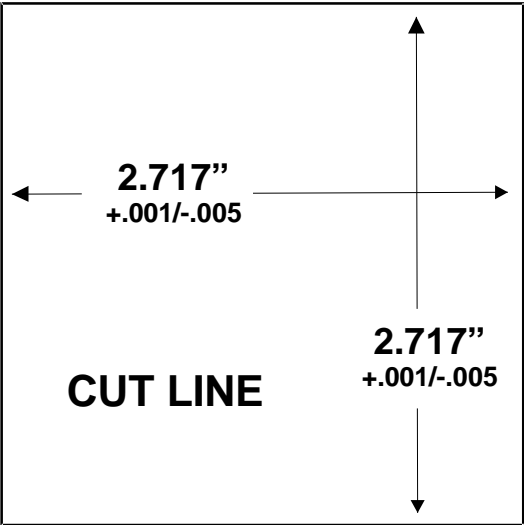

**2" SQUARE  
BUTTON GRAPHIC  
LAYOUT**

**NOTE: Do not use these dimensions for a graphic cutter design.  
Contact Tecre for the required cutter design & dimensions.  
Tecre Co., Inc. 1-800-394-9168 or 920-922-9168**