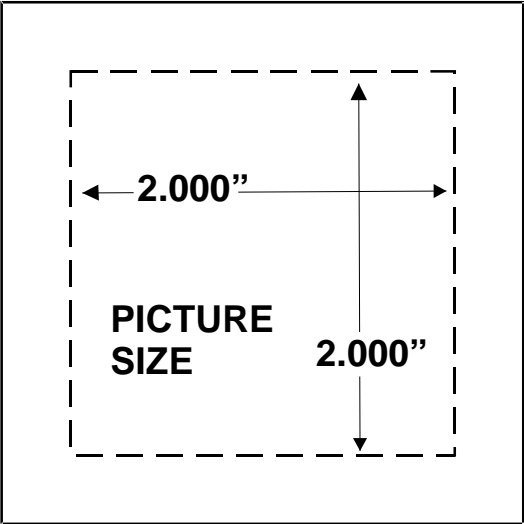

**2" SQUARE  
BUTTON GRAPHIC  
LAYOUT**

**NOTE: Do not use these dimensions for a graphic cutter design.  
Contact Tecre for the required cutter design & dimensions.  
Tecre Co., Inc. 1-800-394-9168 or 920-922-9168**