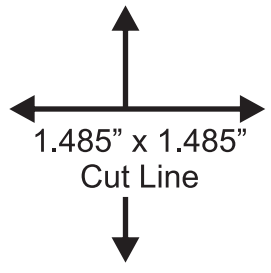

**1" x 1"
Layout**

Live Graphic
Area 1" x 1"
(Turned 45°
as shown)