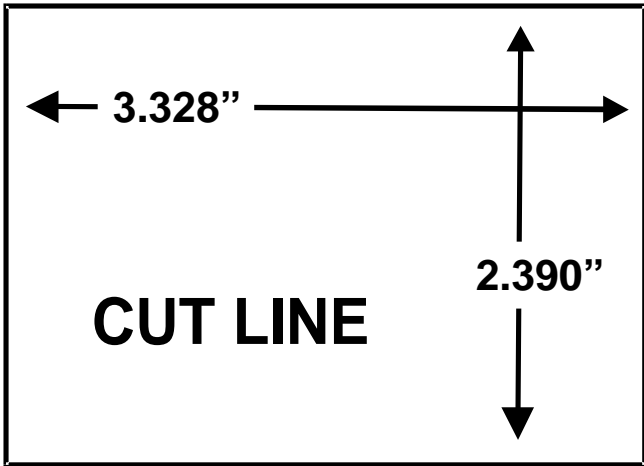

# RECTANGULAR BUTTON GRAPHIC LAYOUT (2 3/4" X 1 3/4")

**NOTE: Do not use these dimensions for a graphic cutter design  
Contact Tecre for the required cutter design & dimensions.  
Tecre Co., Inc. 1-800-394-9168 or 920-922-9168.**