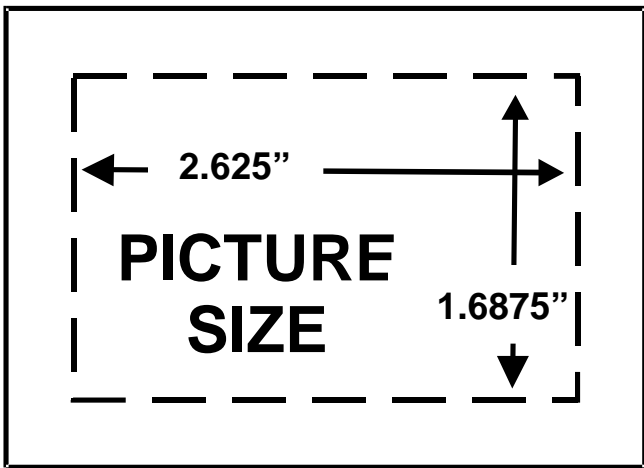

# RECTANGULAR BUTTON GRAPHIC LAYOUT (2 3/4" X 1 3/4")

**NOTE: Do not use these dimensions for a graphic cutter design  
Contact Tecre for the required cutter design & dimensions.  
Tecre Co., Inc. 1-800-394-9168 or 920-922-9168.**