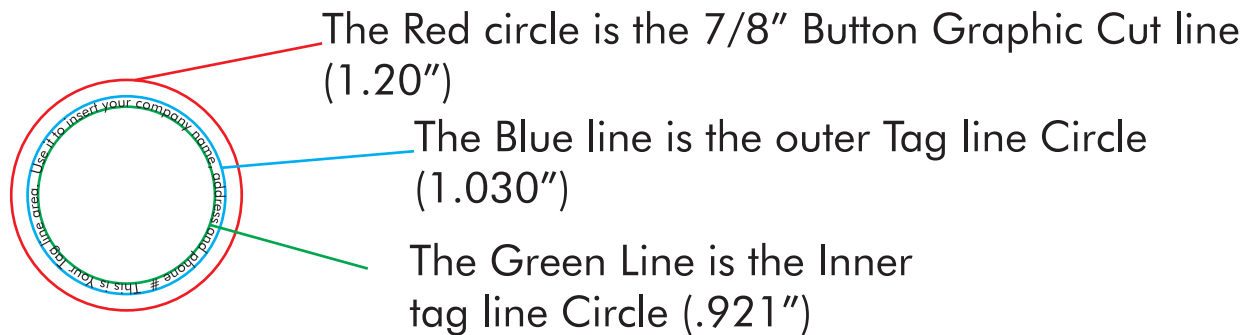

# 7/8" Button Tag line Layout

Tag line area 0.055

Depending on the text you use your font size can be from 5 pt to 7pt. Adjust it as you wish to fit into the tag line area