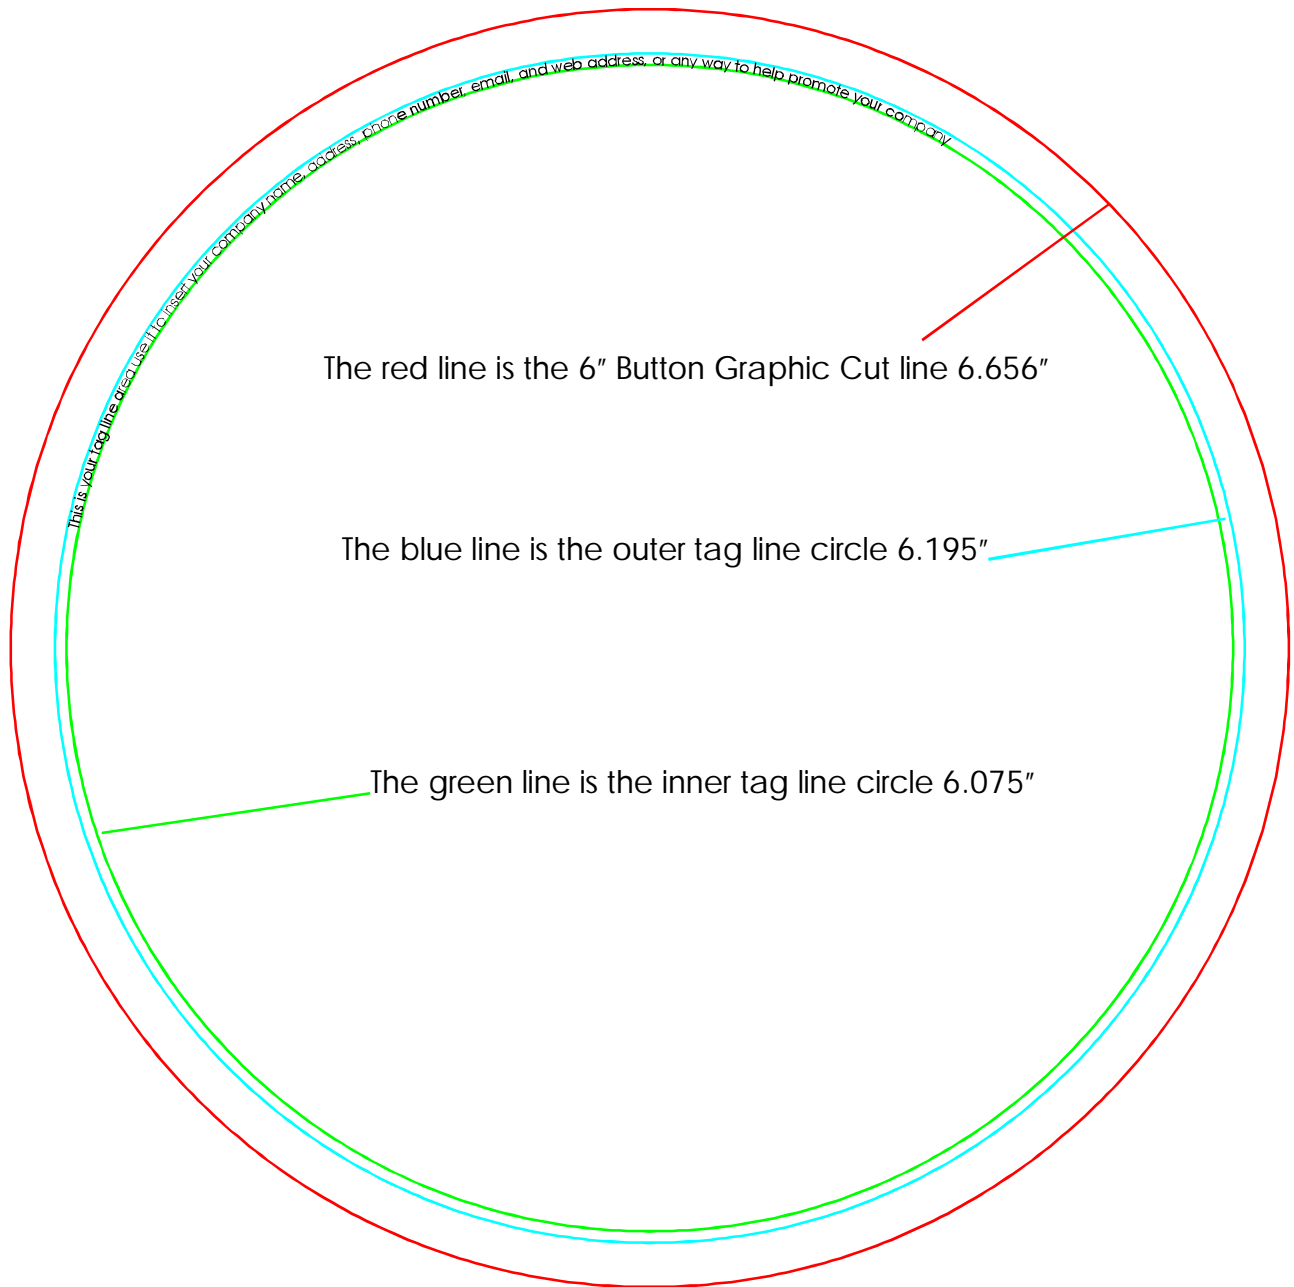

6" Button Tag line Layout

Tag line area 0.060"

Depending on the text you use, your font size can be from 5pt to 8pt. Adjust it as you wish to fit into the tag line area.