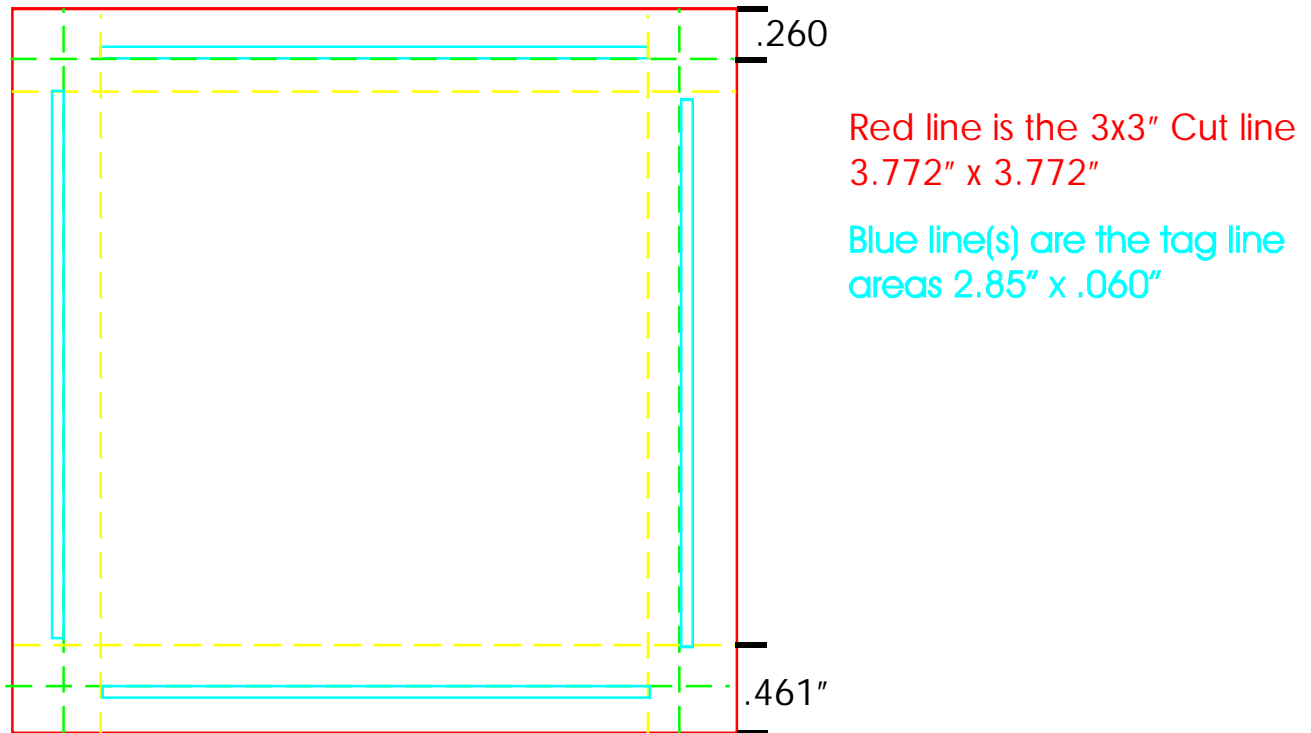

# 3" x 3" Button Tag line layout

Depending on the font you use, your font size can be from 5pt to 8pt. Adjust it as you wish to fit into the tag line area.