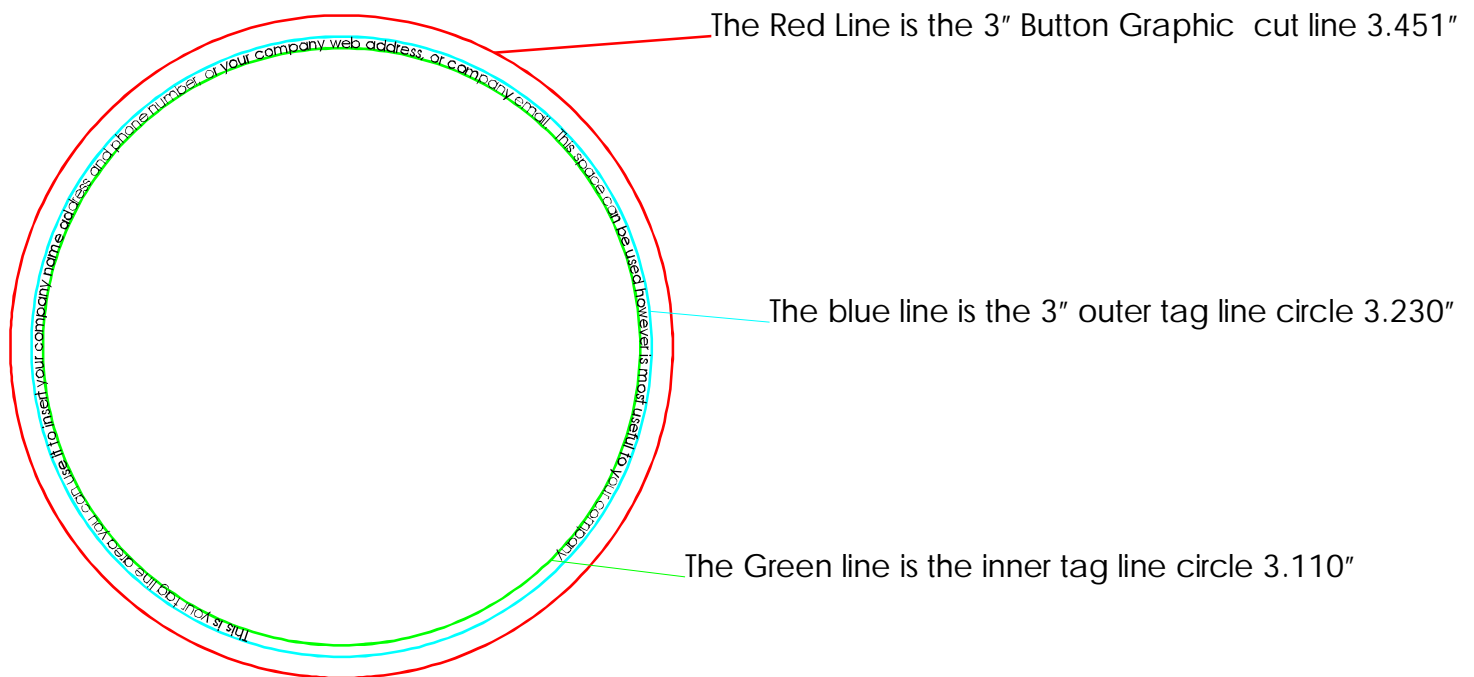

# 3" Button Tag line layout

Tag line area 0.060"

Depending on the font you use, your font size can be from 5 pt to 8 pt. Adjust it as you wish to fit into the tag line area.