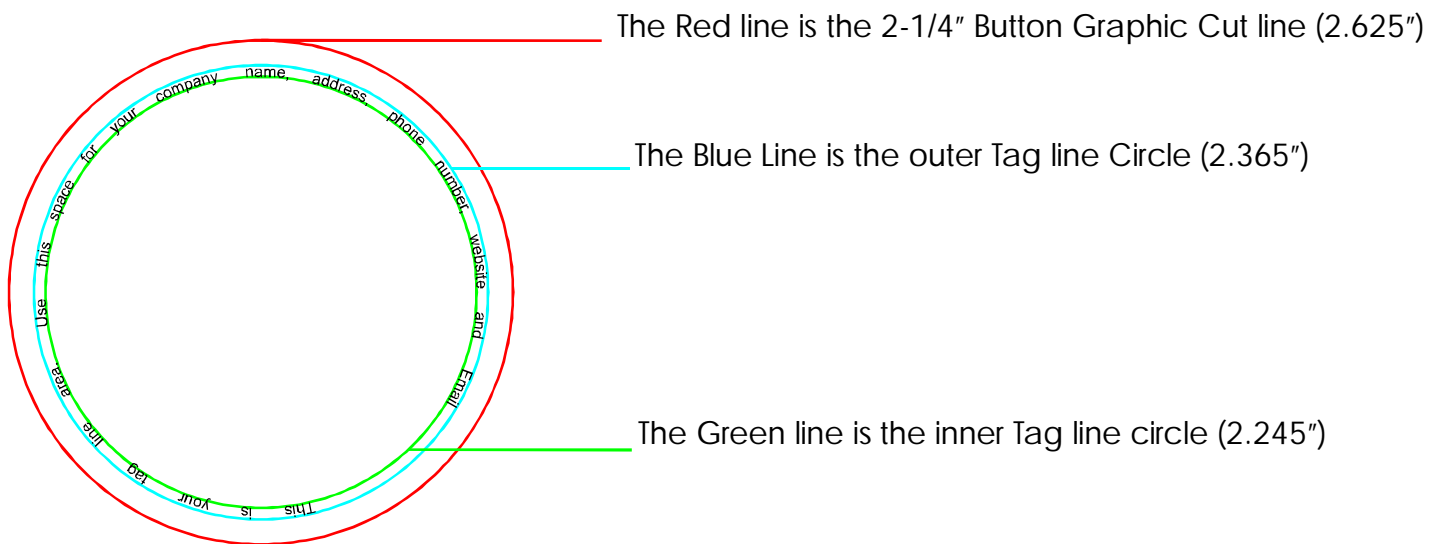

2-1/4" Button Tag Line Layout

Tag line Area 0.060"

Depending on the font you use, your font size can be from 5pt to 8pt. Adjust it as you wish to fit into the tag line area.

Double click on the text and backspace to delete. Replace with your own text