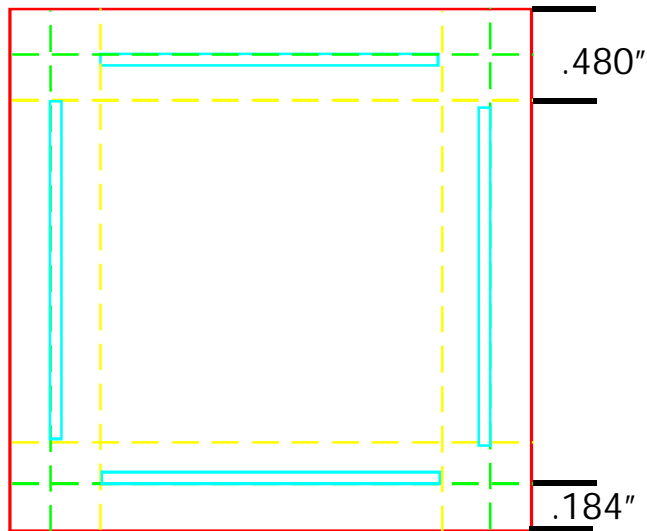

2"x2" Button Tag line Layout

Red Line is 2x2 Cut line
2.717" x 2.717"

Blue Line(s) are the
Tag line Area
1.759" x .060"

Depending on the font you use, your font size can be from 5pt to 8pt. Adjust it as you wish to fit into the tag line area.