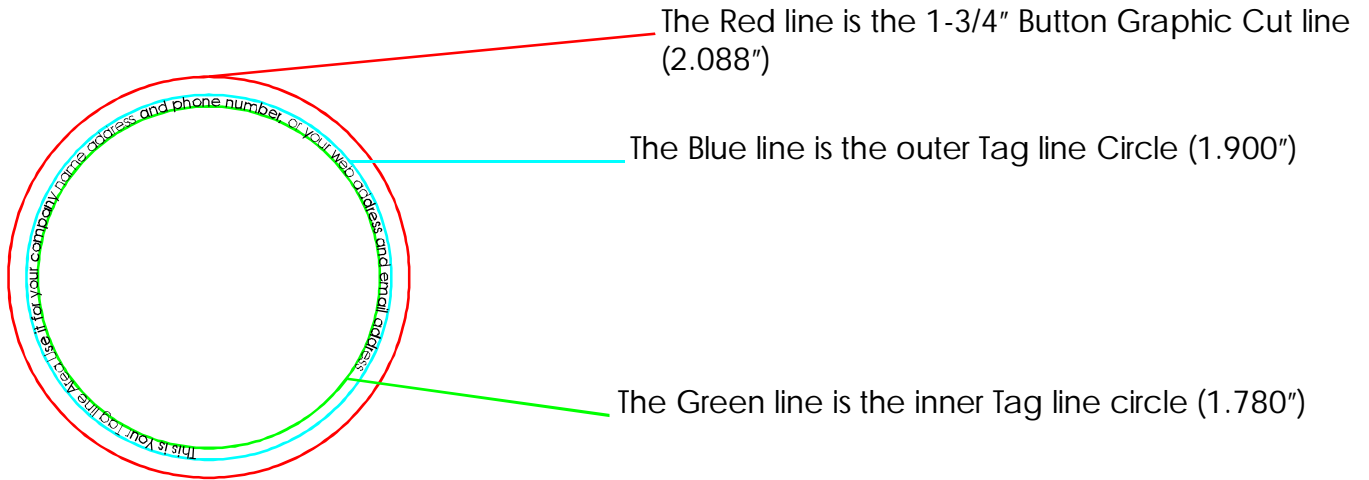

# 1-3/4" Button Tag line Layout

Tag line Area 0.060"

Depending on the text font you use, your font size can be from 5 pt to 8 pt. Adjust it as you wish to fit into the tag line area.