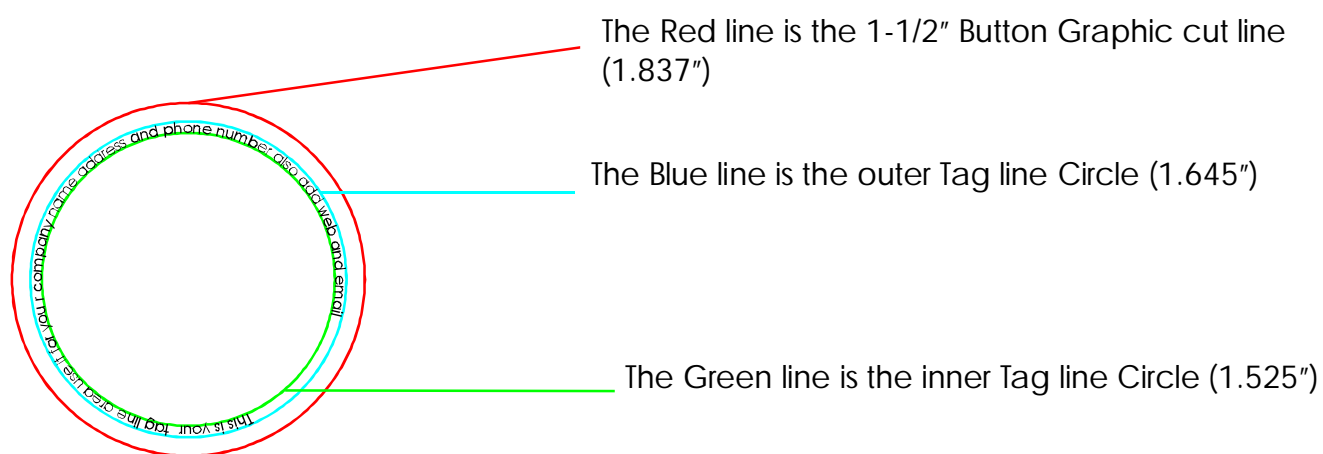

1-1/2" Button Tag Line Layout

Tag Line area 0.060"

Depending on the text you use, your font size can be from 5pt to 8pt. Adjust it as you wish to fit into the tag line area.