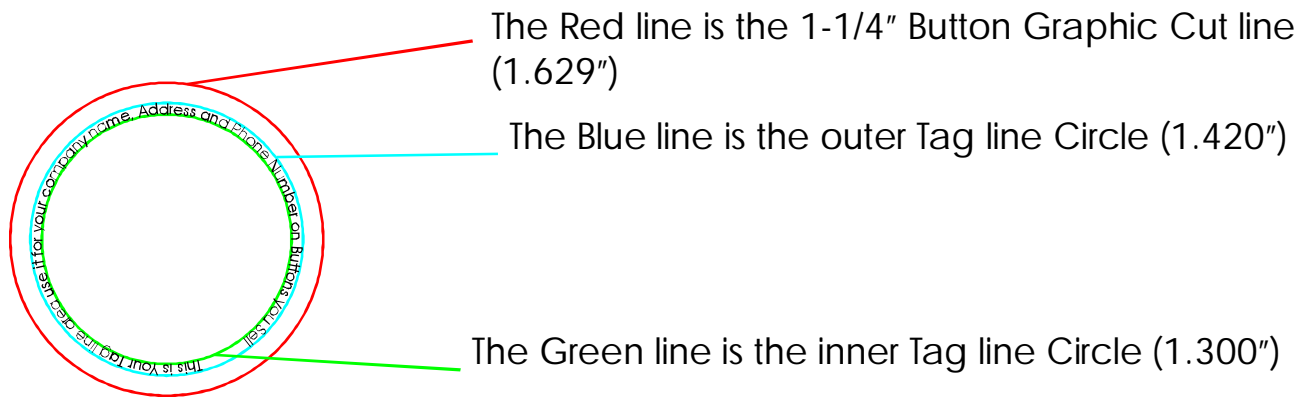

1-1/4" Button Tag Line Layout

Tag Line Are 0.060"

Depending on the text you use, your font size can be from 5pt to 8pt. Adjust it as you wish to fit into the tag line area.